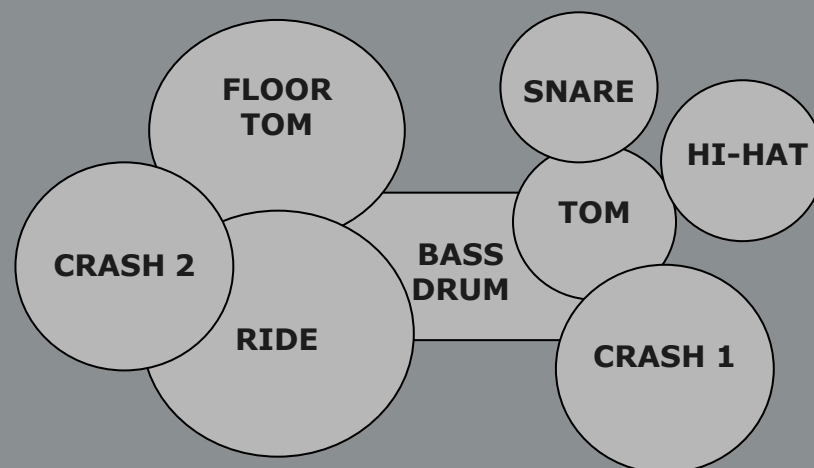

KUBA

SWR Workingman 15 BASS AMP

XLR

AUX 5

MILAN

NORD PIANO 5

ROLAND VR-09-B V-Combo

2x2 LINE JACK 6,3mm (stereo L+R)

AUX 3

AUX 4

ANETA

BENY

A1 FOUR ZOOM

XLR

AUX 6

HRAJEM!?